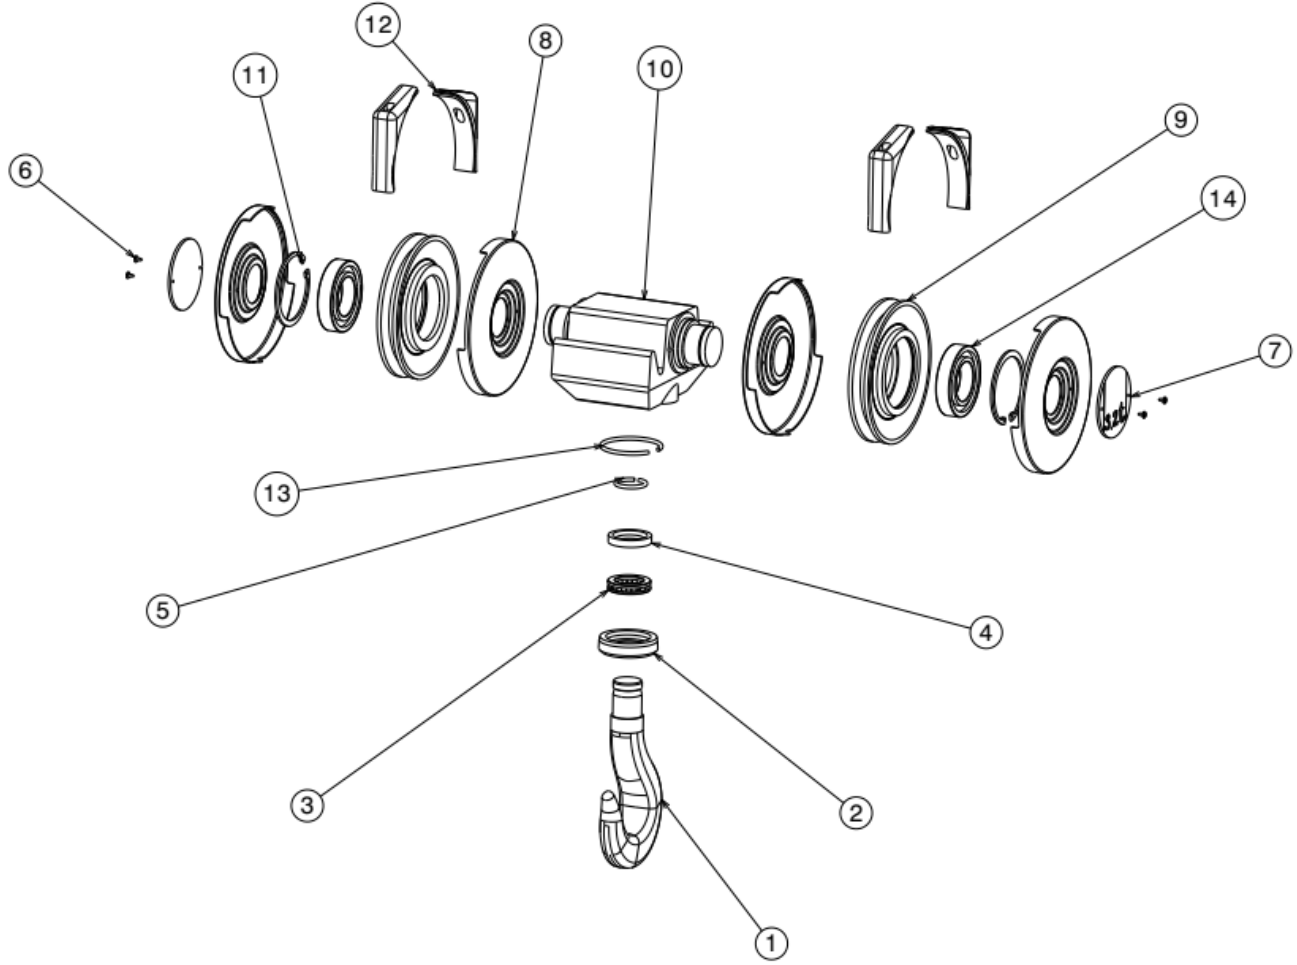

Lifting hook

قلاب بالابر

Item No.	Part No.	Designation	Quantity	Material	Standard
1	D01L000507	Hook	1	GGG 60	
2	D01L000513	Outer washer	1	St 37	
3	STANDARD	Thrust bearing 51108	1		DIN 625
4	D01L000512	Inner washer	1	St 37	
5	D01L000514	Small ring	1	Steel	
6	STANDARD	Screw M5×10	4		DIN 968
7	D01L000517	Label	2	AL	
8	D01L000501	Sheave shell	4	St 37	
9	D01L000503	Sheave 200	2	GGG 60	
10	D01L000506	Travers	1	GGG 60	DIN 625
11	STANDARD	Circlip for bores 100	2		DIN 472
12	D01L000516	Rope Guide	4	GGG65	
13	D01L000515	Large ring	1	Steel	
14	STANDARD	Ball bearing 6211	2		DIN 625